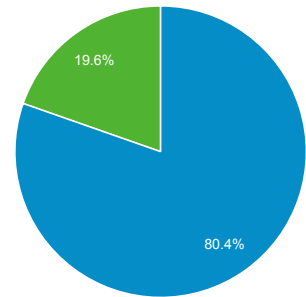

1 Aug 2015 - 31 Aug 2015

Audience Overview

All Sessions
100.00%

Overview

Sessions 545	Users 449	Page Views 1,476
Pages/Session 2.71	Avg. Session Duration 00:02:24	Bounce Rate 72.11%
% New Sessions 76.70%		

■ New Visitor ■ Returning Visitor

Language	Sessions	% Sessions
1. (not set)	259	47.52%
2. en-us	96	17.61%
3. it-it	32	5.87%
4. en	23	4.22%
5. it	21	3.85%
6. pt-pt	21	3.85%
7. en-gb	17	3.12%
8. pt-br	14	2.57%
9. de	9	1.65%
10. zh-tw	9	1.65%