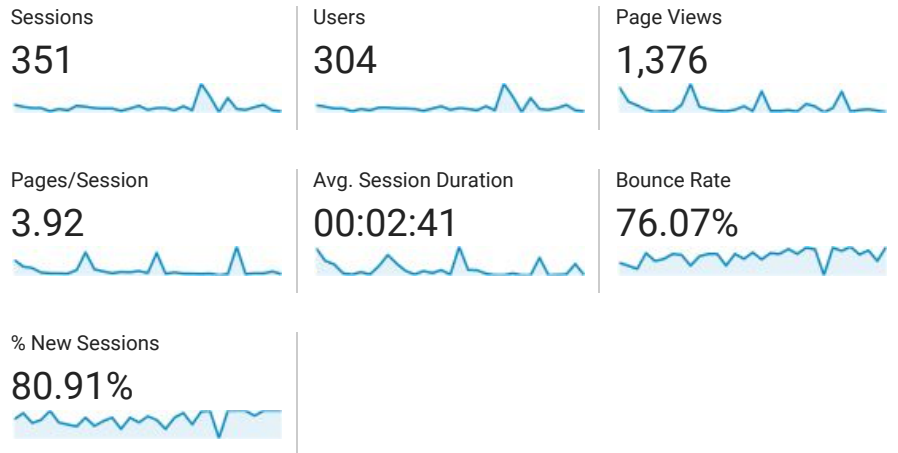

1 Dec 2015 - 31 Dec 2015

Audience Overview

All Users
100.00% Sessions

Overview