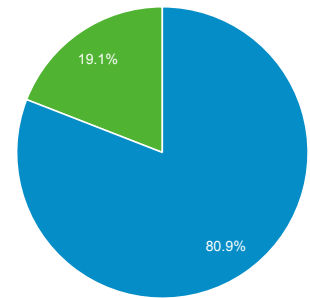

■ New Visitor ■ Returning Visitor