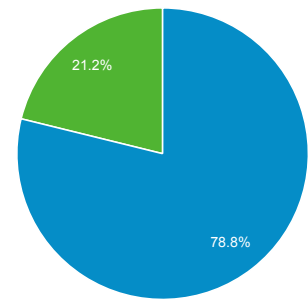

Jun 1, 2015 - Jun 30, 2015

Audience Overview

All Sessions
100.00%

Overview

Sessions

Jun 1, 2015 - Jun 30, 2015

Sessions
1,234

Users
1,006

Pageviews
3,348

Pages / Session
2.71

Avg. Session Duration
00:02:44

Bounce Rate
67.67%

% New Sessions
77.71%

■ New Visitor ■ Returning Visitor

Language	Sessions	% Sessions
1. (not set)	539	43.68%
2. en-us	328	26.58%
3. it-it	45	3.65%
4. en-gb	35	2.84%
5. es	31	2.51%
6. it	29	2.35%
7. de-de	25	2.03%
8. fr	24	1.94%
9. de	19	1.54%
10. zh-tw	15	1.22%