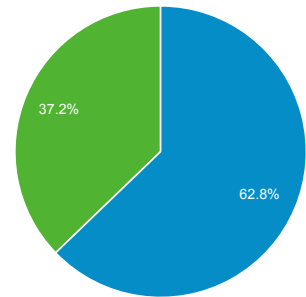

Mar 1, 2015 - Mar 31, 2015

Audience Overview

All Sessions
100.00%

Overview

■ New Visitor ■ Returning Visitor

Language	Sessions	% Sessions
1. en-us	336	27.29%
2. (not set)	215	17.47%
3. es	98	7.96%
4. es-es	97	7.88%
5. it-it	77	6.26%
6. it	71	5.77%
7. en-gb	69	5.61%
8. de	43	3.49%
9. fr	35	2.84%
10. ru	35	2.84%