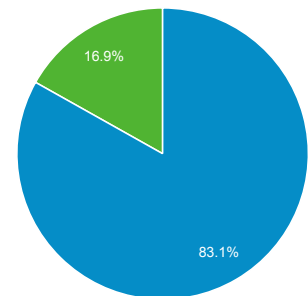

May 1, 2015 - May 31, 2015

Audience Overview

All Sessions
100.00%

Overview

Sessions

1,400

700

May 1, 2015 - May 31, 2015

Sessions
1,204

Users
1,043

Pageviews
3,170

Pages / Session
2.63

Avg. Session Duration
00:02:15

Bounce Rate
63.54%

% New Sessions
82.97%

■ New Visitor ■ Returning Visitor

Language	Sessions	% Sessions
1. (not set)	661	54.90%
2. en-us	208	17.28%
3. it-it	53	4.40%
4. fr	49	4.07%
5. en-gb	34	2.82%
6. it	32	2.66%
7. de	23	1.91%
8. de-de	21	1.74%
9. pt-pt	21	1.74%
10. es	17	1.41%