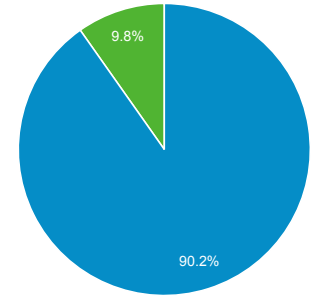

Audience Overview

All Users
100.00% Users

1 Apr 2018 - 30 Apr 2018

Overview

■ New Visitor ■ Returning Visitor

Language	Users	% Users
1. en-us	75	58.14%
2. it-it	19	14.73%
3. de-de	8	6.20%
4. es-es	6	4.65%
5. it	3	2.33%
6. ko	3	2.33%
7. en-gb	2	1.55%
8. pt-pt	2	1.55%
9. (not set)	1	0.78%
10. de	1	0.78%