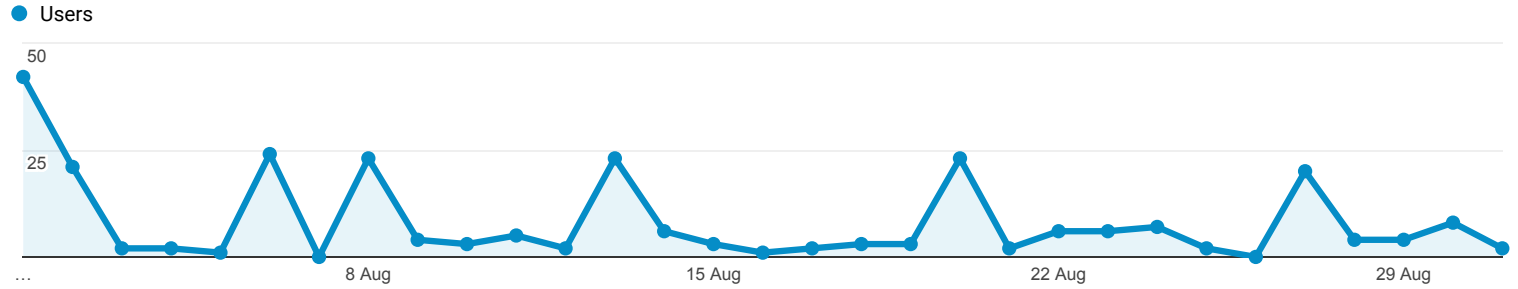

Audience Overview

All Users
100.00% Users

1 Aug 2018 - 31 Aug 2018

Overview