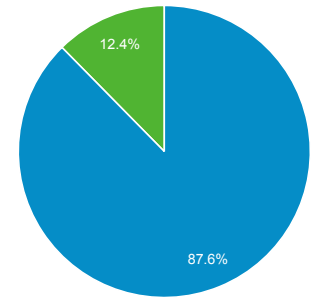

Audience Overview

All Users
100.00% Users

1 Feb 2018 - 28 Feb 2018

Overview

Users 92	New Users 85	Sessions 103
Number of Sessions per User 1.12	Page Views 322	Pages/Session 3.13
Avg. Session Duration 00:04:07	Bounce Rate 64.08%	

New Visitor Returning Visitor

Language	Users	% Users
1. en-us	24	26.09%
2. de-de	9	9.78%
3. en-gb	7	7.61%
4. it	7	7.61%
5. es	6	6.52%
6. ko	6	6.52%
7. es-es	5	5.43%
8. it-it	4	4.35%
9. zh-cn	4	4.35%
10. de	3	3.26%