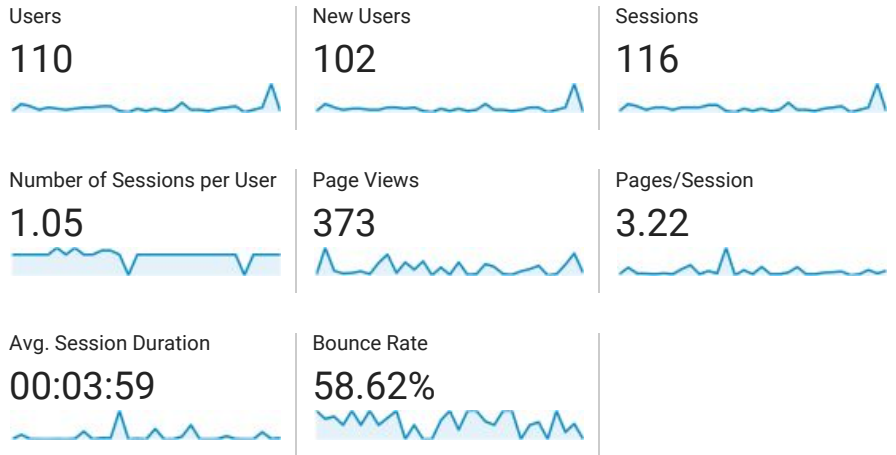

Audience Overview

All Users
100.00% Users

1 Jul 2018 - 31 Jul 2018

Overview