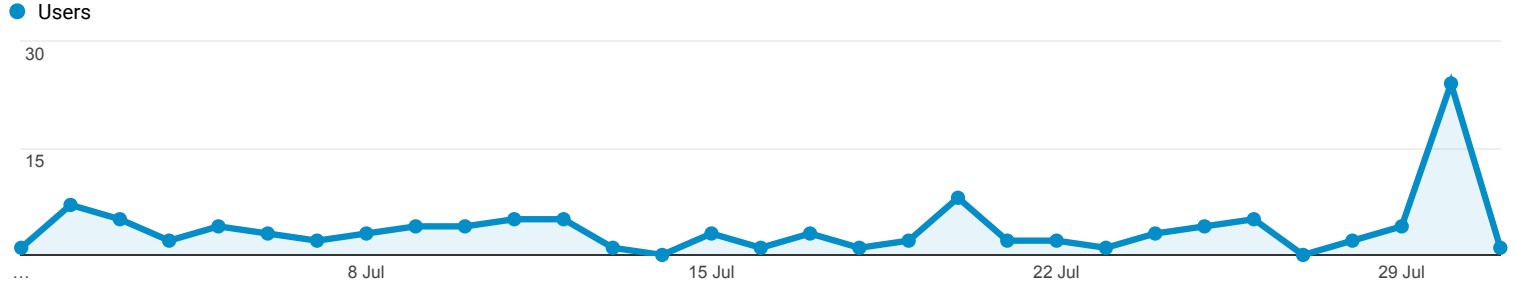

Audience Overview

All Users
100.00% Users

1 Jul 2018 - 31 Jul 2018

Overview