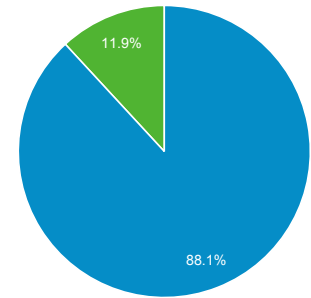

Audience Overview

All Users
100.00% Users

1 Oct 2018 - 31 Oct 2018

Overview

■ New Visitor ■ Returning Visitor

Language	Users	% Users
1. en-us	39	35.45%
2. it-it	14	12.73%
3. es-es	11	10.00%
4. fr-fr	10	9.09%
5. de-de	8	7.27%
6. ko	7	6.36%
7. en-gb	2	1.82%
8. es	2	1.82%
9. fr	2	1.82%
10. ja-jp	2	1.82%